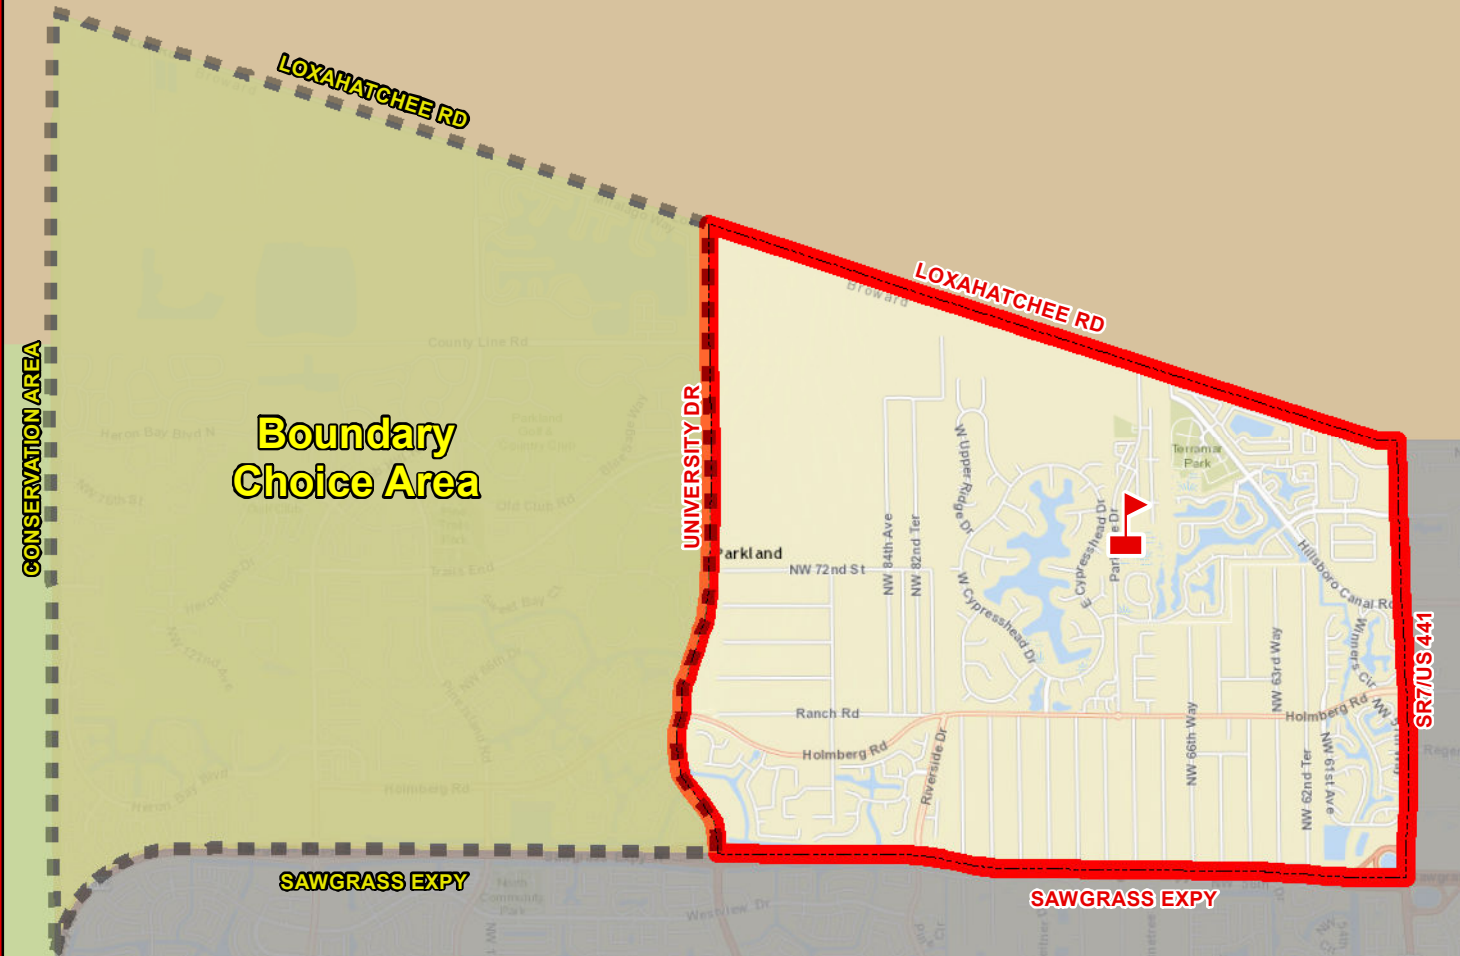

RIVERGLADES ELEMENTARY SCHOOL

7400 PARKSIDE DRIVE
PARKLAND, FLORIDA 33067
754-322-8200

Boundary changed 2017-18

Boundary Choice Area

Boundary Choice Area: Kindergarten through fifth grade students living within the combined Heron Heights/ Park Trails Elementary School attendance area may request to attend Riverglades Elementary School, pending space availability. If no space is available at either Heron Heights or Park Trails Elementary School, new students in the combined boundary area may be assigned to Riverglades Elementary School.

Students interested in attending the boundary choice area school must apply. Application information is available online at browardschools.com/dsa, or through the Demographics & Student Assignments Department at (754) 321-2480.

THIS MAP IS FOR CONCEPTUAL PURPOSES ONLY AND SHOULD NOT BE USED FOR LEGAL BOUNDARY DETERMINATIONS

RIVERGLADES